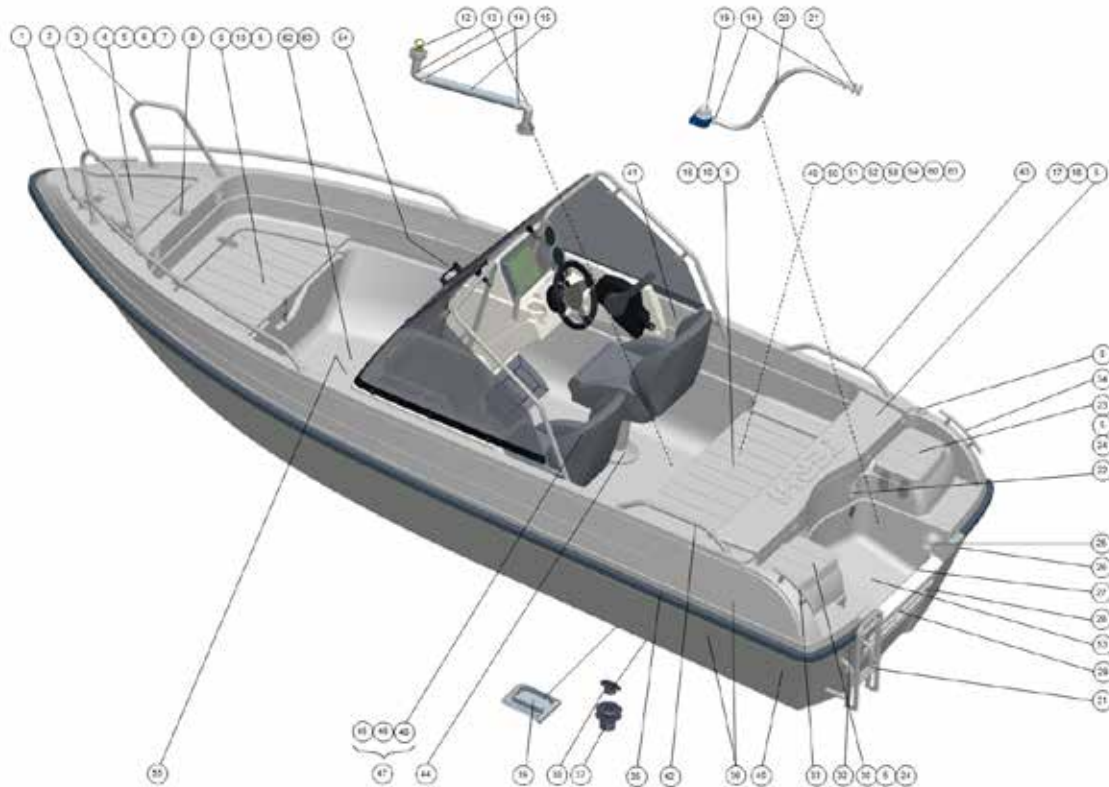

SPARE PARTS			SPARE PARTS		
01	747561-TER	CLEAT 8" POLISHED	34	747751-TER	STERN CLEAT, RIGHT 475 2012 -
02	74833-TER	BOW RAIL, LEFT (475 BR)	35	7455091-TER	FENDER LIST 10.0M P12218 256 BLACK
03	74832-TER	BOW RAIL, RIGHT (475 BR)	36	770014-TER	DECALSET 475 BR 2016 -
04	74734-TER	COVER FOR BOW STOWAGE, SMALL (475)	37	700342-TER	DRAINING TUBE 65 MM
05	747002-TER	HINGE FOR SEAT, POLISHED	38	700340-TER	PLUG WITH THREADS
06	70024-TER	RUBBER STRAP 8X800	39	700347-TER	BOTTOM SIFTER, PLASTIC
07	70025-TER	PLASTIC FITTING	40	7700131-TER	STERN DECAL PAIR OF 475 BR/TWIN C
08	703573-TER	PLUG-IN MASTBASE, BLACK	41	700344-TER	THROTTLE CABLE SHIELD
09	74735-TER	FRONT SEAT, LARGE (475)	42	747980-TER	STERN RAIL LEFT, POLISHED 475 CC 2012-/TWIN C 2011-/BR
10	700491-TER	LATCH, POLISHED	43	747990-TER	STERN RAIL RIGHT, POLISHED 475 CC 2012-/TWIN C 2011-/BR
12	741572-TER	PLUG (BRASS) 22 MM	44	74781-TER	PEDESTAL FOR COMFORT SEAT (475 BR)
13	74761-TER	PLASTIC ANGLE PIECE 25MM	45	74782-TER	SLIDE FOR COMFORT SEAT 475/480 BR
14	747556-TER	HOSE CLAMP 22-32	46	747840-TER	COMFORT SEAT ADJUSTABLE INCL.SLIDE+COVER (475 BR)
15	74760-TER	PLASTIC TUBE 25MM	47	74785-TER	COMFORT SEAT COVER (475 BR)
16	74733-TER	REAR SEAT, LARGE (475)	47	74787-TER	MINI SEAT COVER
17	74732-TER	COVER FOR CANOPY STOWAGE	48	74784-TER	COMFORT SEAT ADJUSTABLE (475 BR)
18	700351-TER	LATCH FOR CANOPY BOX LID, POLISHED (475,480)	49	75150-TER	AUTOMATIC FUSE 10 A
19	74820-TER	BILGE PUMP ULTIMA COMPO	50	75152-TER	AUTOMATIC FUSE 15 A
20	747544-TER	TUBE 19MM (PVC)	51	7600-TER	TELESCOPIC PADDLE 100-157CM, WHITE
21	747612-TER	PLASTIC ANGLE PIECE 19MM	52	70000-TER	TERHI-BAILER
22	70005-TER	PLASTIC GRATE 27326W 68640	53	747014-TER	OUTBOARD MOUNTING BRACKET TERHI
23	74731-TER	ABS-COVER FOR STERN STOWAGE, RIGHT (475)	54	74813-TER	STEP PLATE STB 2016 (475 BR)
24	74504-TER	FRICTION LOCK WHITE 68551	55	74816-TER	STEP PLATE PORT 2016 (475 BR)
25	747540-TER	RUBBER MUFF, CABLE TIE (BLACK)	58	747543-TER	QUICK LASHING 25MM 1,5M BLACK
26	747514-TER	ENDING FOR FENDER LIST PAIR (475)	59	745030-TER	CONNECTION BOX FOR POWER CABLE 450 CC/NC, 475/480
27	74507-TER	INNER TRANSOM PLATE AL. 475/VARIO/BF/450	60	747031-TER	HULL HARNESS 475 BR
28	74506-TER	OUTER TRANSOM PLATE AL. 475/VARIO/BF	61	747032-TER	BATTERY CABLE SET 475 BR
29	710518-TER	DRAINING TUBE 22/55MM	62	70050-TER	ANTISLIDING TAPE 40X290 MM
30	74730-TER	ABS-COVER FOR STERN STOWAGE, LEFT (475)	63	700501-TER	ANTISLIDING TAPE 40X145 MM
31	747550-TER	LADDER, POLISHED + FASTENERS			
32	747549-TER	ADJUSTABLE SAFETY LADDER			
33	747761-TER	STERN CLEAT, LEFT 2012 (475 TWIN C)