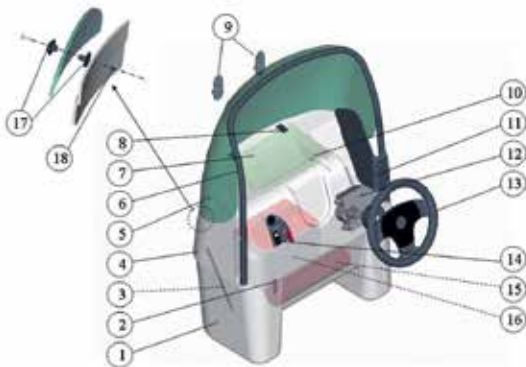

SPARE PARTS

1	740536-TER	DRAINING TUBE FOR MOTOR WELL 22/47 MM
2	74506-TER	OUTER TRANSOM PLATE AL. 475/VARIO/BF
3	74507-TER	INNER TRANSOM PLATE AL. 475/VARIO/BF/450
4	745509-TER	FENDER LIST 10,0M P12218 256 GREY
5	74623-TER	PE BOX, VARIO (VARIO)
6	741571-TER	DRAINING TUBE 22/150 MM
8	74622-TER	ABS COVER FOR STERN STOWAGE, LEFT (VARIO)
9	74153-TER	HINGE 50 MM
10	74152-TER	HINGE 60MM
11	74620-TER	REAR SEAT, LARGE (VARIO)
12	74621-TER	ABS COVER FOR STERN STOWAGE, RIGHT (VARIO)
15	74500-TER	REMOVABLE COOL BOX (IGLOO 54) VARIO T-45/475 CC
16	74655-TER	FASTENING FRAME FOR COOL BOX (VARIO) ***
17	74653-TER	STERN RAIL (VARIO) ***
18	74660-TER	BOW RAIL, LEFT 08- (VARIO) ***
19	74661-TER	BOW RAIL, RIGHT 08- (VARIO) ***
20	70049-TER	LATCH
21	74610-TER	FRONT SEAT, LARGE (VARIO)
23	74756-TER	CLEAT B' RAL7031
24	74600-TER	COVER FOR BOW STOWAGE (VARIO)
28	74075-TER	BOWEYE 100X42 MM
29	74511-TER	SIFTER FOR FLOOR DRAIN (VARIO)
30	700340-TER	PLUG WITH THREADS
31	700341-TER	DRAINING TUBE 28 MM
32	74510-TER	BOTTOM SIFTER, STEEL
33	747566-TER	RUBBER MUFF TN109
	74630-TER	DECALSET F45 -2015 ***
	74631-TER	DECALSET T45 -2015 ***

*** PRICE AND AVAILABILITY ASK SEPARATELY

STEERING CONSOLE 2002-2004

1	14650-TER	LOWER PART OF CONSOLE, ABS (VARIO)
2	70049-TER	LATCH
3	76511-TER	BAND 20X400, STITCHED (4110, VARIO, NORDIC -2004)
4	14600-TER	UPPER PART OF CONSOLE, ABS (VARIO)
5	74533-TER	WINDSCREEN (VARIO)
6	74158-TER	HINGE TN255
7	74654-TER	WINDSCREEN RAIL (VARIO)
8	74100-TER	HINGE CONSOLE CASING GREY
9	74508-TER	LID (VARIO)
10	74504-TER	FRICTION LOCK WHITE 68551
11	74629-TER	MOUNTING PLATE FOR REMOTE CONTROL, ALUMINIUM
12	701071-TER	STEERING DRUM T-71FC (05-) 68547
13	735060-TER	STEERING WHEEL V60, ANTIQUA
14	747620-TER	FIRE EXTINGUISHER 2 KG 68831
15	74514-TER	BATTERY BOX 19X27X20CM 68548
16	745533-TER	SPACER FOR WINDSCREEN, GREY
17	745532-TER	PLASTIC NUT FOR WINDSCREEN BLACK
	701366-TER	STEERING CABLE 13' M-66
	701365-TER	STEERING CABLE 15' M-66

ACCESSORIES

746570-TER	LADDER SET (VARIO)
745901-TER	BACK REST WITH CUSHION (VARIO) ***
74580-TER	CUSHIONS, COMPLETE (T45/F45) ***
74582-TER	CUSHION FOR COOL BOX (VARIO/475 OPEN CC)
74545-TER	STERN CANOPY F-45 ***
54654-TER	STERN CANOPY (VARIO, T-45 2006->) ***
54653-TER	STORAGE COVER 08-09 (VARIO F-45) ***
54651-TER	STORAGE COVER 03-07 (VARIO F-45) ***
74540-TER	STERN CANOPY T-45 ***
54652-TER	STORAGE COVER 08-09 (VARIO T-45) ***
54650-TER	STORAGE COVER 03-07 (VARIO T-45) ***
70062-TER	TRANSOM TRANSDUCER HOLDER
703571-TER	ALL-ROUND POLE LIGHT (750 MM)
703575-TER	BOW LIGHT, RED/GREEN 135MM
70061-TER	FISHING ARCH, GREY TERHI RAL7031
70060-TER	ROD HOLDER, GREY TERHI RAL7031