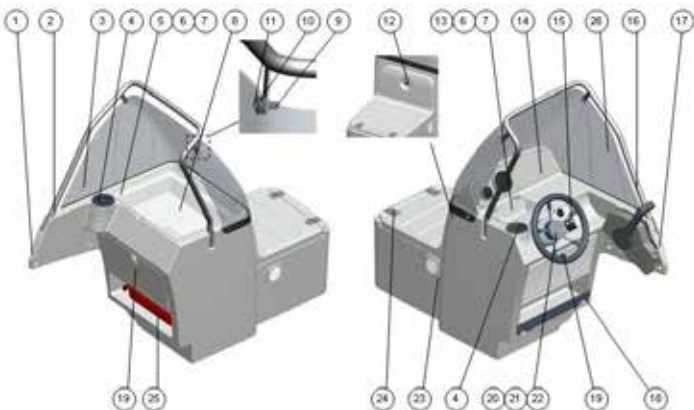

*** PRICE AND AVAILABILITY ASK SEPARATELY