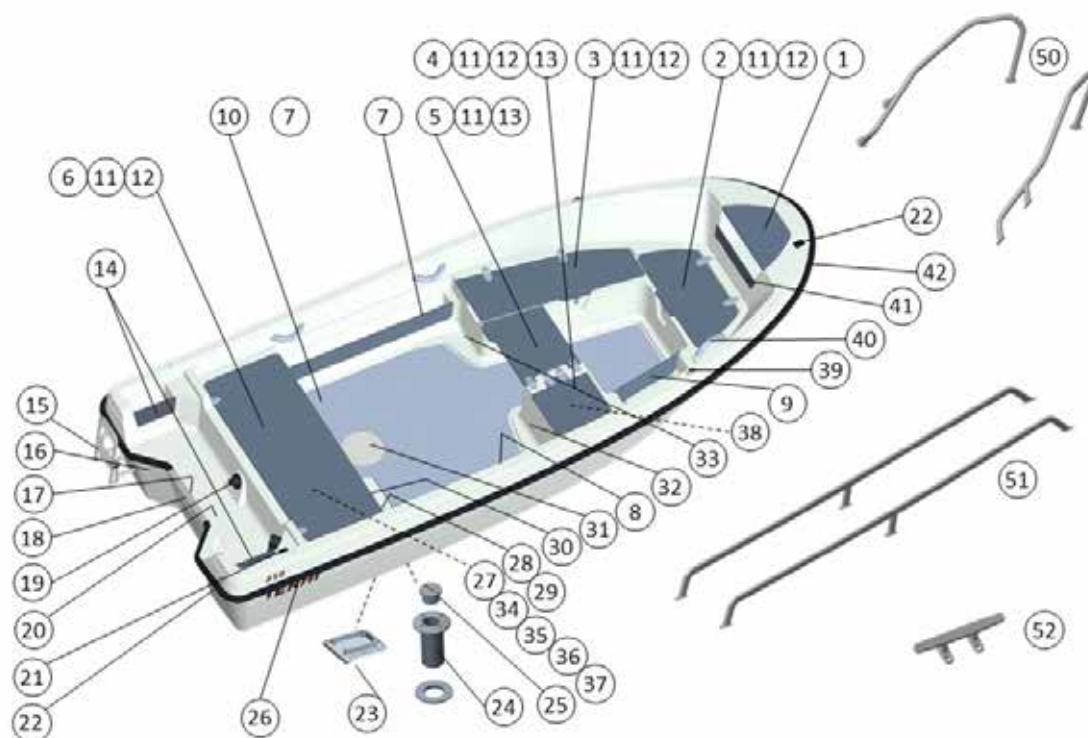

SPARE PARTS

23	700347-TER	BOTTOM SIFTER, PLASTIC
23	74794-TER	BUTYLSTRIP 6 MM
24	700342-TER	DRAINING TUBE 65 MM
25	700340-TER	PLUG WITH THREADS
26	770021-TER	DECALSET 450
26	77000110-TER	TERHI STICKER ORANGE 2021-
26	7700210-TER	DECALSET 450 2021 -
27	747564-TER	BILGE PUMP, MANUAL
28	741572-TER	PLUG (BRASS) 22 MM
29	7415715-TER	DRAINING 22/90 MM
30	7415714-TER	DRAINING TUBE 22/75 MM
31	74460-TER	PLASTIC DECK HATCH 445/450
32	7455405-TER	DRAINING TUBE 12/67 MM
33	7455404-TER	DRAINING TUBE 12/95 MM
34	700343-TER	FLANGE FOR DRAINAGE SVART
35	710020-TER	LIGHT WIRE CONNECTOR 445/SF
36	70025-TER	PLASTIC FITTING
37	70024-TER	RUBBER STRAP 8X800
38	744613-TER	BUCKER 10 L DARK GREY 445/450
39	700181-TER	ROWLOCK SOCKET, ALUMINIUM
40	74052-TER	HANDLE TERHI
41	74023-TER	FRONT PLATE OF BOW BOX 445/450
42	7455091-TER	FENDER LIST 10,0M P12218 256 BLACK
	70000-TER	TERHI-BAILER
	70022-TER	TERHI-OWNER'S MANUAL