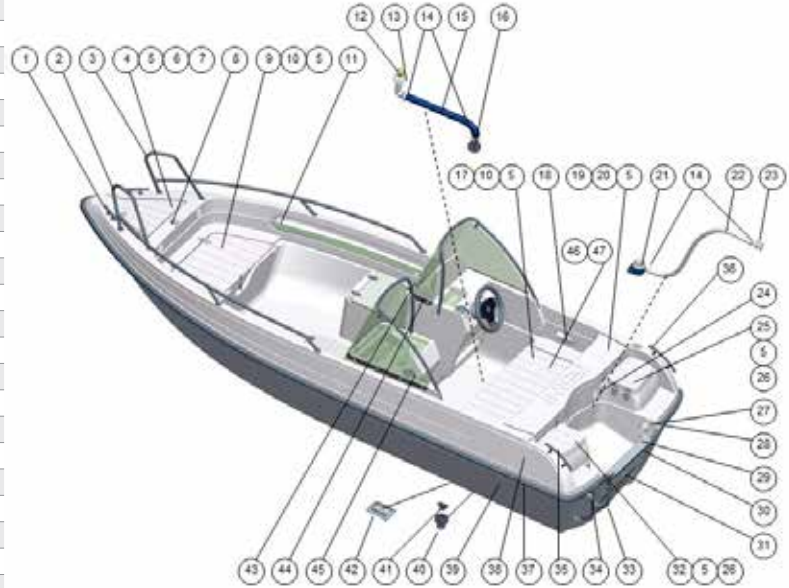

ACCESSORIES

54755-TER	STERN CANOPY 08-11 (475 TWIN C)
54753-TER	STORAGE COVER (475 TWIN C)
74759-TER	CUSHIONS 475 TWIN C
747590-TER	SUNBED AND -CUSHIONS 475 TWIN C (CUSHION SET REQUIRED)
70062-TER	TRANSOM TRANSDUCER HOLDER
703571-TER	ALL-ROUND POLE LIGHT (750 MM)
703575-TER	BOW LIGHT, RED/GREEN 135MM
70061-TER	FISHING ARCH, GREY TERHI RAL7031
70060-TER	ROD HOLDER, GREY TERHI RAL7031