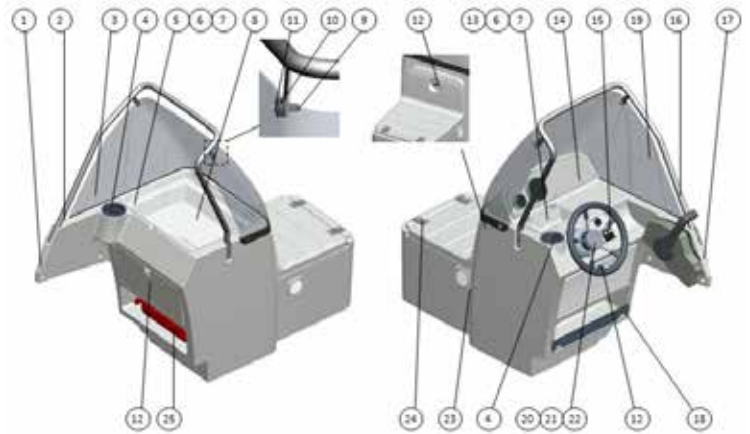

STEERING CONSOLE

01	14750-TER	CONSOLE, PE-PART, LEFT (475 TWIN C)
02	747731-TER	WINDSCREEN RAIL, LEFT 2012 (475 TWIN C)
03	747701-TER	WINDSCREEN, LEFT 2012 (475 TWIN C)
04	70110-TER	CUP HOLDER BLACK
05	74764-TER	COVER FOR MAP CASING (475 TWIN C) 68644
06	741001-TER	HINGE CONSOLE CASING POLISHED
06	74100-TER	HINGE CONSOLE CASING GREY
07	74504-TER	FRICTION LOCK WHITE 68551
08	74768-TER	SUPPORT FOR THE MAP CASING 68645
09	745532-TER	PLASTIC NUT FOR WINDSCREEN BLACK
10	7455330-TER	SPACER FOR WINDSCREEN, BLACK
12	700031-TER	LOCK SET (4 LOCKS) EURO-LOCKS MINI HANDLE 618871
13	74765-TER	COVER FOR SMALL CONSOLE CASING (475 TWIN C) 68634
14	74763-TER	INSTRUMENT ASSEMBLY PLATE (475 TWIN C)
15	7470251-TER	SWITCH BOARD 475 TWIN C (NO TROLLING) 68632
15	7470253-TER	COVER PLATE FOR SWITCH BOARD (NO TROLLING)
15	747026-TER	SWITCH BOARD 475 TC / TROLLING 68632
16	747741-TER	WINDSCREEN RAIL, RIGHT 2012 (475 TWIN C)
17	14751-TER	CONSOLE, PE-PART, RIGHT (475 TWIN C)
18	74767-TER	PLATE FOR LARGE CONSOLE CASING (475 TWIN C)
19	747691-TER	WINDSCREEN, RIGHT 2012 (475 TWIN C)
20	735052-TER	STEERING WHEEL V52, GREY
21	701071-TER	STEERING DRUM T-71FC (05-) 68547
22	701359-TER	STEERING CABLE 9' M-66
23	70005-TER	PLASTIC GRATE 27326W 68640
24	747001-TER	HINGE FOR 475 TWIN C CONSOLE SEAT, POLISHED
25	747620-TER	FIRE EXTINGUISHER 2 KG 68831