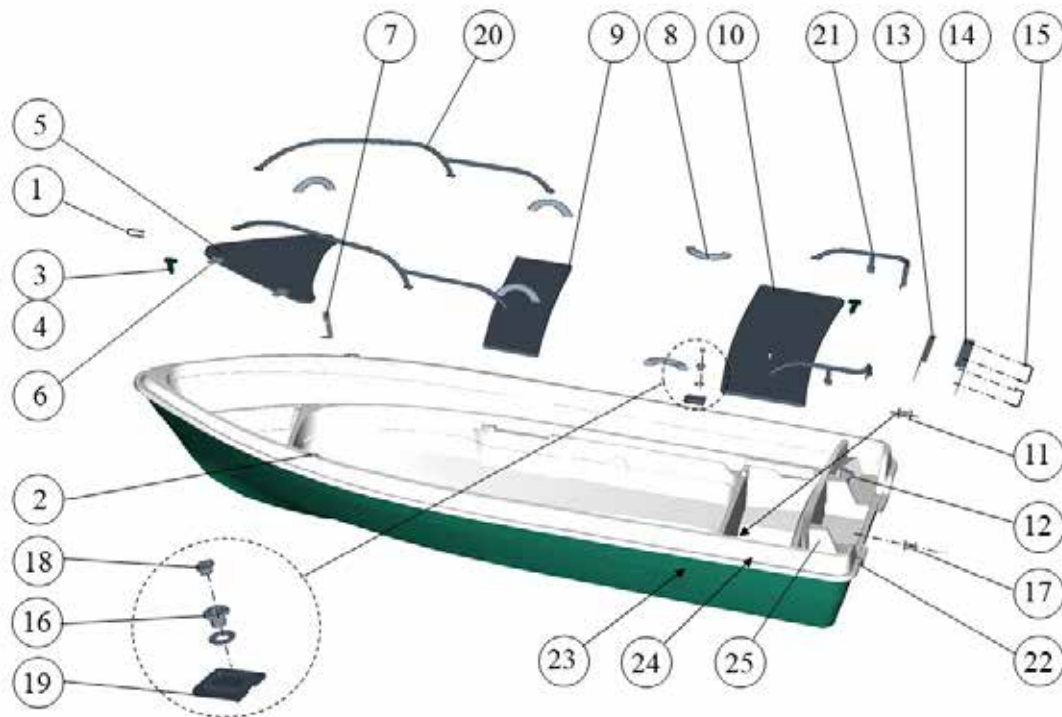

*** PRICE AND AVAILABILITY ASK SEPARATELY

ACCESSORIES

74009-TER	CANOPY (SEA FUN -2007)
54060-TER	STORAGE COVER (SEA FUN C -2007) ***
74008-TER	COVER (SEA FUN STD 2002-)
74050-TER	CUSHIONS (SEA FUN)
74060-TER	STEERING CONSOLE (SEA FUN)
74007-TER	WINDSCREEN (SEA FUN 2002)
74006-TER	WINDSCREEN RAIL (SEA FUN)
71051-TER	CLEAT TERHI 6" RAL 7031 GREY
703571-TER	ALL-ROUND POLE LIGHT (750 MM)
703575-TER	BOW LIGHT, RED/GREEN 135MM
70016-TER	ROWLOCK, ALUMINIUM (PAIR)
70008-TER	OARS 8' 240 DRILLED (PAIR)
70016-TER	ROWLOCK, ALUMINIUM (PAIR)
70062-TER	TRANSOM TRANSDUCER HOLDER