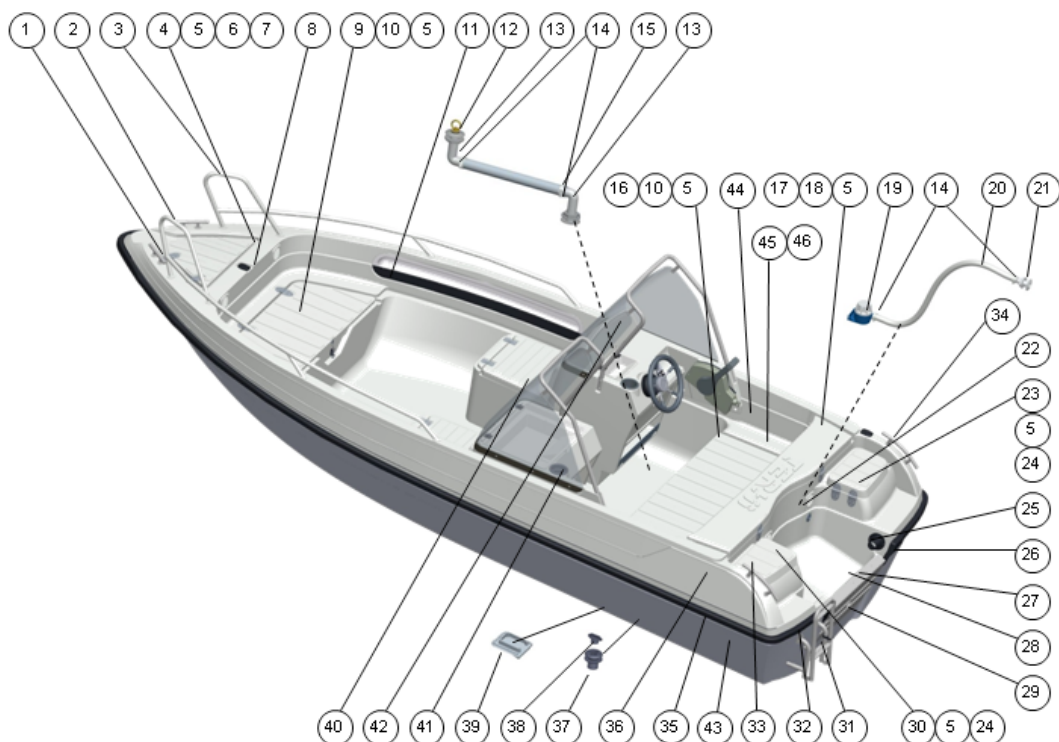

SPARE PARTS		
26	747514-TER	ENDING FOR FENDER LIST PAIR (475)
27	74507-TER	INNER TRANSOM PLATE AL. 475/VARIO/BF/450
28	74506-TER	OUTER TRANSOM PLATE AL. 475/VARIO/BF
29	710518-TER	DRAINING TUBE 22/55MM
30	74730-TER	ABS-COVER FOR STERN STOWAGE, LEFT (475)
31	747549-TER	ADJUSTABLE SAFETY LADDER FI-TRH47161B717->
31	747550-TER	LADDER, POLISHED + FASTENERS ->FI-TRH47020J617
32	747575-TER	FASTENER FOR THE LADDER BLACK ->FI-TRH47020J617
33	747761-TER	STERN CLEAT, LEFT 2012 (475 TWIN C)
34	747751-TER	STERN CLEAT, RIGHT 475 2012 -
35	7455091-TER	FENDER LIST 10,0M P12218 256 BLACK
36	7475160-TER	DECALSET 475 TWIN C -2015
36	7700131-TER	STERN DECAL PAIR OF 475 BR/TWIN C
36	770013-TER	DECALSET 475 TWIN C 2016
37	700342-TER	DRAINING TUBE 65 MM
38	700340-TER	PLUG WITH THREADS
39	700347-TER	BOTTOM SIFTER, PLASTIC
40	747592-TER	FABRIC DOOR BETWEEN CONSOLES 475 TWIN C 2012-
41	74790-TER	CONSOLE, LEFT (475 TWIN C) EXCL. WINDSCREEN/-RAIL
42	74791-TER	CONSOLE, RIGHT (475 TWIN C) EXCL. WINDSCREEN/-RAIL
43	700344-TER	THROTTLE CABLE SHIELD
44	747028-TER	TERHI 475 MAIN SWITCH + BATTERY CAB.
44	74778-TER	HULL HARNESS 475 TWIN C
44	75150-TER	AUTOMATIC FUSE 10 A
45	75152-TER	AUTOMATIC FUSE 15 A