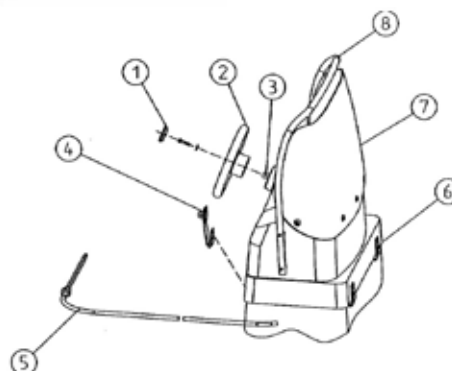

*** PRICE AND AVAILABILITY ASK SEPARATELY

ACCESSORIES

54152-TER	CANOPY 08- (4110)
741060-TER	STERN CANOPY 03- (4110)
54151-TER	STORAGE COVER 08- (4110)
74163-TER	CUSHIONS 2008- (4110)
7410023-TER	EXTRA SEAT 2003- (4110)
74161-TER	CUSHION FOR EXTRA SEAT (4110)
700081-TER	OARS 8' 240 UNDRILLED (PAIR)
700481-TER	ROWLOCK (PAIR)
741037-TER	ROWLOCK SOCKET X-74A, GREY
70062-TER	TRANSOM TRANSDUCER HOLDER
703571-TER	ALL-ROUND POLE LIGHT (750 MM)
703575-TER	BOW LIGHT, RED/GREEN 135MM

STEERING CONSOLE

1/2	735032-TER	STEERING WHEEL TERHITEC 320 MM ***
3	701067-TER	STEERING DRUM T-67
4	70049-TER	LATCH
5	701158-TER	STEERING CABLE 11' M-58
6	74152-TER	HINGE 60MM
7	7406394-TER	WINDSCREEN, SMOKY GREY 2012- (4110)
8	741190-TER	WINDSCREEN RAIL 2012 POLISHED

*** PRICE AND AVAILABILITY ASK SEPARATELY