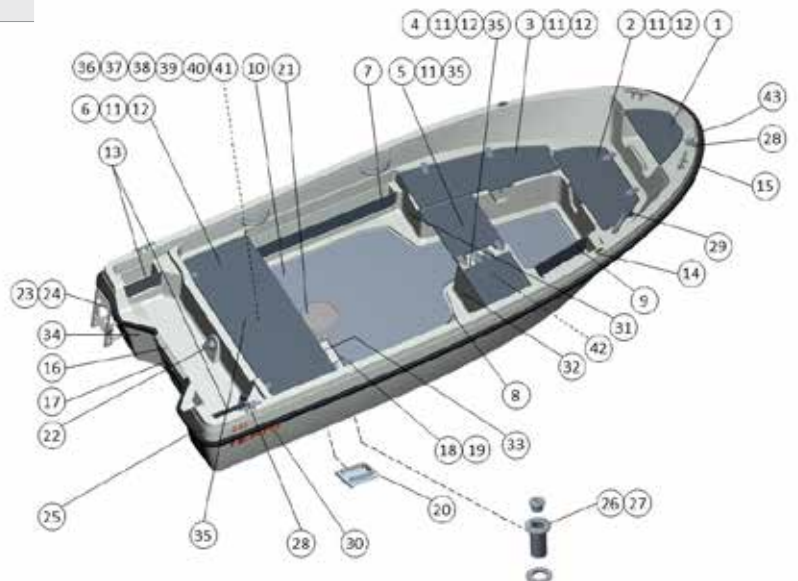

ACCESSORIES

7440081-TER	OARS 9' 270 UNDRILLED PAIR
70062-TER	TRANSOM TRANSDUCER HOLDER
744505-TER	SUNBED AND -CUSHIONS 445/450 (CUSHION SET REQUIRED)
744508-TER	SUNBED CUSHIONS 445/450
744509-TER	SUNBED PLYWOOD PARTS 445/450
700591-TER	BIMINI 1.5 - 1.7M GREY SERIE
700598-TER	KNOB SCREW FOR BIMINI
7445550-TER	BOWRAIL (SHARK FIN), PAIR, POLISHED (445 YM.2016-/450)
544527-TER	BOW CANOPY 445 STD/C, 450 STD/C/CC
703575-TER	BOW LIGHT, RED/GREEN 135MM
747561-TER	CLEAT 8" POLISHED
70047-TER	KEEL LIST 5M / 32MM P776 100 (400/445/450/475/480)
7003460-TER	LID FOR RAINWATER DRAINAGE 445/450
747014-TER	OUTBOARD MOUNTING BRACKET TERHI
70112-TER	CUP HOLDER TO ROWLOCK SOCKET
700481-TER	ROWLOCK (PAIR)
69106-TER	THIN SEAT PADDING SET 445/450
544513-TER	CANOPY 445/445C/450/450C
74450110-TER	BACKREST CUSHION FOR HIGH STERN RAIL 445/450
7445020-TER	STERN RAIL, POLISHED (445 2016-/450)
7445021-TER	STERN RAIL HIGH, POLISHED 445/450
700613-TER	FISHING ARCH ALUMINIUM, 6 ROD HOLDER + 4 X FASTENERS Ø25MM
700610-TER	FISHING ARCH, POLISHED
7600-TER	TELESCOPIC PADDLE 100-157CM, WHITE
69102-TER	TERHI SEAT CUSHION (44,5/45,5X42X6 CM)
69103-TER	TERHI TABLE
69100-TER	TERHI-STORAGE BIN
7470145-TER	TERHI-PADLOCK
744501-TER	CUSHIONS (445/450)
703570-TER	ALL-ROUND POLE LIGHT 1135 MM
703571-TER	ALL-ROUND POLE LIGHT (750 MM)
700600-TER	ROD HOLDER, POLISHED