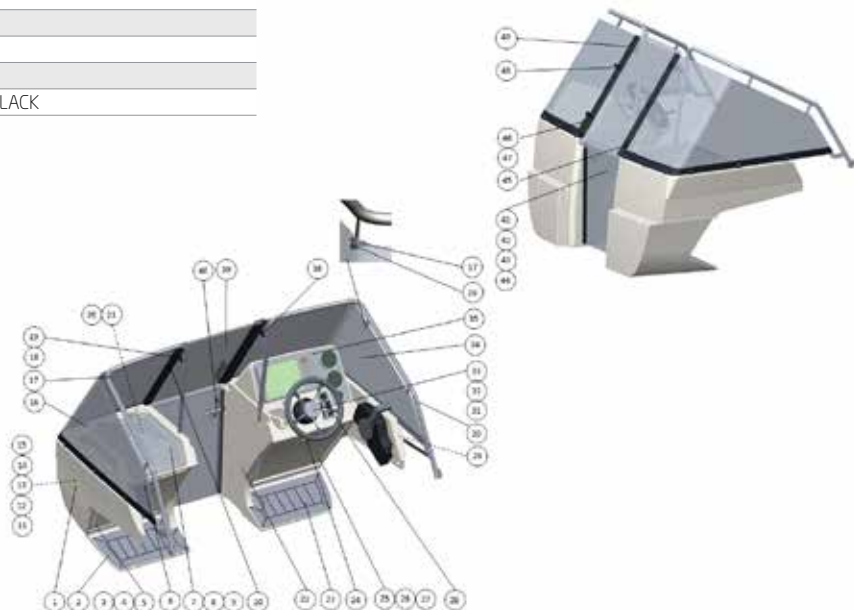

DOOR BETWEEN CONSOLES

39	748421-TER	475 BR UPPER DOOR 2017 FI-TRH47186C717 ->(NARROW)
39	74842-TER	UPPER DOOR ACRYL 475 BR WIDER (UNTIL FI-TRH47156L617)
39	748450-TER	475 BR SHEET METAL PARTS
39	748451-TER	475 BR SHEET METAL PARTS
39	748452-TER	475 BR SHEET METAL PARTS
39	748453-TER	475 BR SHEET METAL PARTS
40	74801-TER	LOWER DOOR LOCK
41	748431-TER	475 BR DOOR LOWER 2017 FI-TRH47186C717 -> (NARROW)
41	74843-TER	LOWER DOOR ACRYL
42	74844-TER	LOWER DOOR STOPPER PROFILE PAIR
43	741590-TER	LOWER DOOR HINGE
44	74837-TER	LOWER DOOR LATCH
45	74159-TER	UPPER DOOR HINGE
46	74848-TER	UPPER DOOR HANDLE
47	74839-TER	UPPER DOOR STOPPER
48	74846-TER	UPPER DOOR SPRING
48	74836-TER	UPPER DOOR LATCH (475 BR)