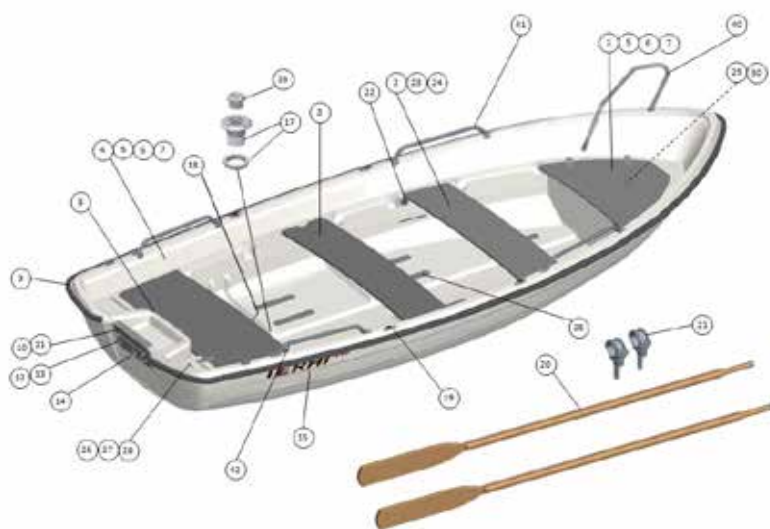

01-04	700440-TER	SEAT SET 440 GREY 00-
01	7004401-TER	FRONT SEAT 440 GREY
02	7004402-TER	FRONT MIDDLE SEAT 440 GREY
03	7004403-TER	REAR MIDDLE SEAT 440 GREY
04	7004404-TER	REAR SEAT 440 GREY
05	74153-TER	HINGE 50 MM
06	700350-TER	LATCH 64MM, POLISHED
06	70035-TER	LATCH 64MM
07	700352-TER	NEEDLE PIN RST 3MM
08	744021-TER	SELF STICKING BUMPER/PROTECTIVE FEET BLACK SJ 5012
09	74409-TER	FENDER LIST 9,3 M P1258 256 GREY
10	70007-TER	OUTER TRANSOM PLATE, ALUMINIUM
11	70006-TER	INNER TRANSOM PLATE, ALUMINIUM 385/400/440/SUNNY/SF
12	723551-TER	NUT PROTECTION CAP M8 GREY
13	723509-TER	STERN HOOK 58/52 MM
14	740536-TER	DRAINING TUBE FOR MOTOR WELL 22/47 MM
14	7455403-TER	BUSHING 12 / 50 MM
15	744012-TER	DECALSET 440 WHITE -2015
15	74401-TER	SIDE DECALS, OUTER SHELL -2015
15	744023-TER	DECALSET 440 VERDE -2015
15	77005-TER	DECALSET 440 WHITE 2016
15	77006-TER	DECALSET 440 VERDE 2016
15	77000110-TER	TERHI STICKER ORANGE 2021-
15	77000111-TER	TERHI STICKER WHITE 2021-
15	770051-TER	DECALSET 440 WHITE 2021 -
16	700340-TER	PLUG WITH THREADS
17	700341-TER	DRAINING TUBE 28 MM
18	740536-TER	DRAINING TUBE FOR MOTOR WELL 22/47 MM
19	7001812-TER	ROWLOCK SOCKET, ALUMINIUM
19	700181-TER	ROWLOCK SOCKET, ALUMINIUM
20	7440081-TER	OARS 9' 270 UNDRILLED PAIR
21	700481-TER	ROWLOCK (PAIR)
22	750060-TER	OAR HOLDER
23	70025-TER	PLASTIC FITTING
24	700241-TER	FLEXIBLE BUNGEE CORD 8X400
25	70050-TER	ANTISLIDING TAPE 40X290 MM
29	70000-TER	TERHI-BAILER
30	70022-TER	TERHI-OWNER'S MANUAL