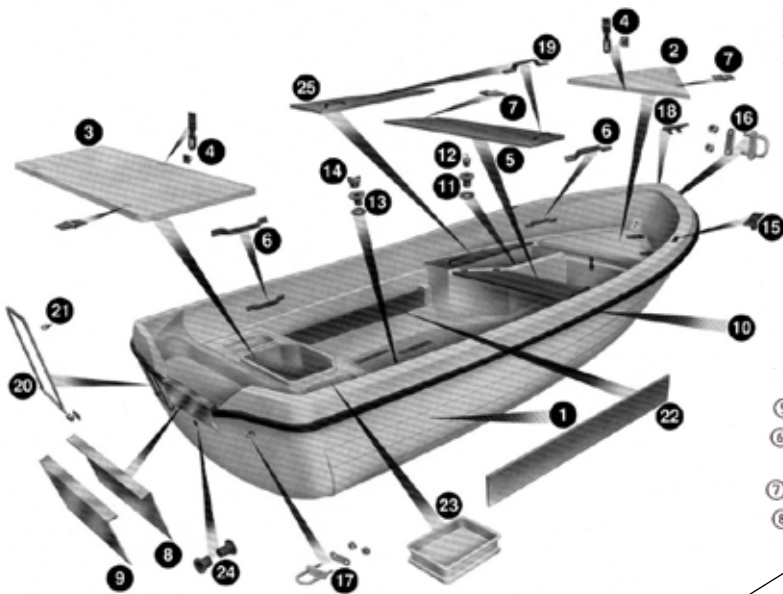

SPARE PARTS

1	745512-TER	DECALSET NORDIC -2015
2	145502-TER	FRONT SEAT, ABS (NORDIC) ***
3	145503-TER	REAR SEAT, ABS (NORDIC) ***
4	70049-TER	LATCH
5	700550-TER	SEAT SET NORDIC GREY PLYWOOD
6	74052-TER	HANDLE TERHI
7	74152-TER	HINGE 60MM
8	741506-TER	INNER TRANSOM PLATE, ALUMINIUM 4110/445/NC
9	741508-TER	OUTER TRANSOM PLATE, ALUMINIUM 4110/445/450/NC
10	745509-TER	FENDER LIST 10,0M P12218 256 GREY
11	741571-TER	DRAINING TUBE 22/150 MM
12	741572-TER	PLUG (BRASS) 22 MM
13	700341-TER	DRAINING TUBE 28 MM
14	700340-TER	PLUG WITH THREADS
15	700181-TER	ROWLOCK SOCKET, ALUMINIUM
16	70026-TER	BOWEYE 175 MM
17	741559-TER	BOWEYE 88 MM
18	74756-TER	CLEAT 8" RAL7031
20	74755-TER	LADDER (GREY) + FASTENERS
21	747575-TER	FASTENER FOR THE LADDER BLACK
23	145507-TER	COVER PAIR FOR BATTERY BOX
24	740536-TER	DRAINING TUBE FOR MOTOR WELL 22/47 MM

*** PRICE AND AVAILABILITY ASK SEPARATELY