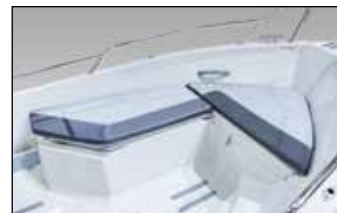

74571-TER
CUSHIONS
NORDIC 2004 -