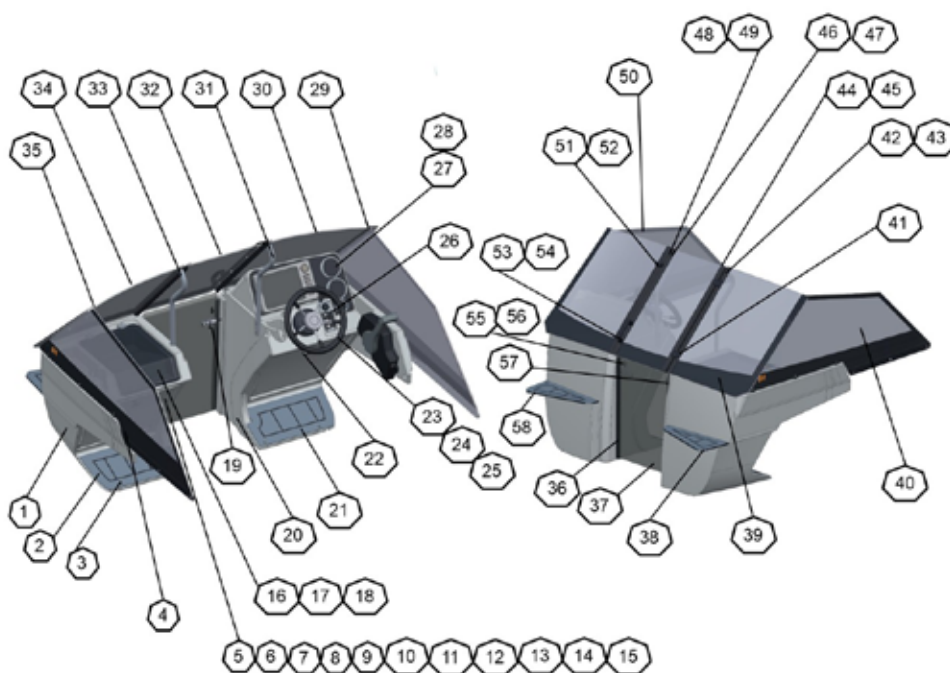

STEERING CONSOLE

31	7479901-TER	MIDDLE RAIL, RIGHT 480 BR
31	748442-TER	A-2585 12X8X5 RUBBER WASHER BLACK
32	7484211-TER	480 BR UPPER DOOR
33	7479801-TER	MIDDLE RAIL, LEFT 480 BR
33	748442-TER	A-2585 12X8X5 RUBBER WASHER BLACK
34	748151-TER	WINDSCREEN, LEFT 480 BR
35	7481922-TER	480 BR SHEET METAL PARTS
36	74844-TER	LOWER DOOR STOPPER PROFILE PAIR 475 BR/480 BR/SPORT
37	748431-TER	MIDDLE DOOR LOWER 475 BR/480 BR/SPORT 2017- (NARROW)
38	748161-TER	STEP PLATE PORT 480
39	748441-TER	WINDSCREEN LIFT PIECE 480 BR/SPORT
40	7481521-TER	SIDE GLASS, LEFT 480 SPORT
41	74159-TER	UPPER DOOR HINGE
42	7481921-TER	480 BR SHEET METAL PARTS
43	7481931-TER	480 BR SHEET METAL PARTS
44	7484521-TER	480 BR SHEET METAL PARTS
45	7484531-TER	480 BR SHEET METAL PARTS
46	7484501-TER	480 BR SHEET METAL PARTS
47	7484511-TER	480 BR SHEET METAL PARTS
48	7481901-TER	480 BR SHEET METAL PARTS
49	7481911-TER	480 BR SHEET METAL PARTS
50	748142-TER	SIDE GLASS, RIGHT 480 BR
51	74836-TER	UPPER DOOR LATCH 475 BR/480 BR/SPORT
52	74846-TER	UPPER DOOR SPRING 475 BR/480 BR/SPORT
53	74848-TER	UPPER DOOR HANDLE 475 BR/480 BR/SPORT
54	74839-TER	UPPER DOOR STOPPER 475 BR/480 BR/SPORT
55	74837-TER	LOWER DOOR LATCH 475 BR/480 BR/SPORT
56	74904-TER	BRACKET FOR STUD CATCH DOOR 475 BR/480 BR/SPORT
57	741590-TER	LOWER DOOR HINGE
58	748131-TER	STEP PLATE, STARBOARD 480