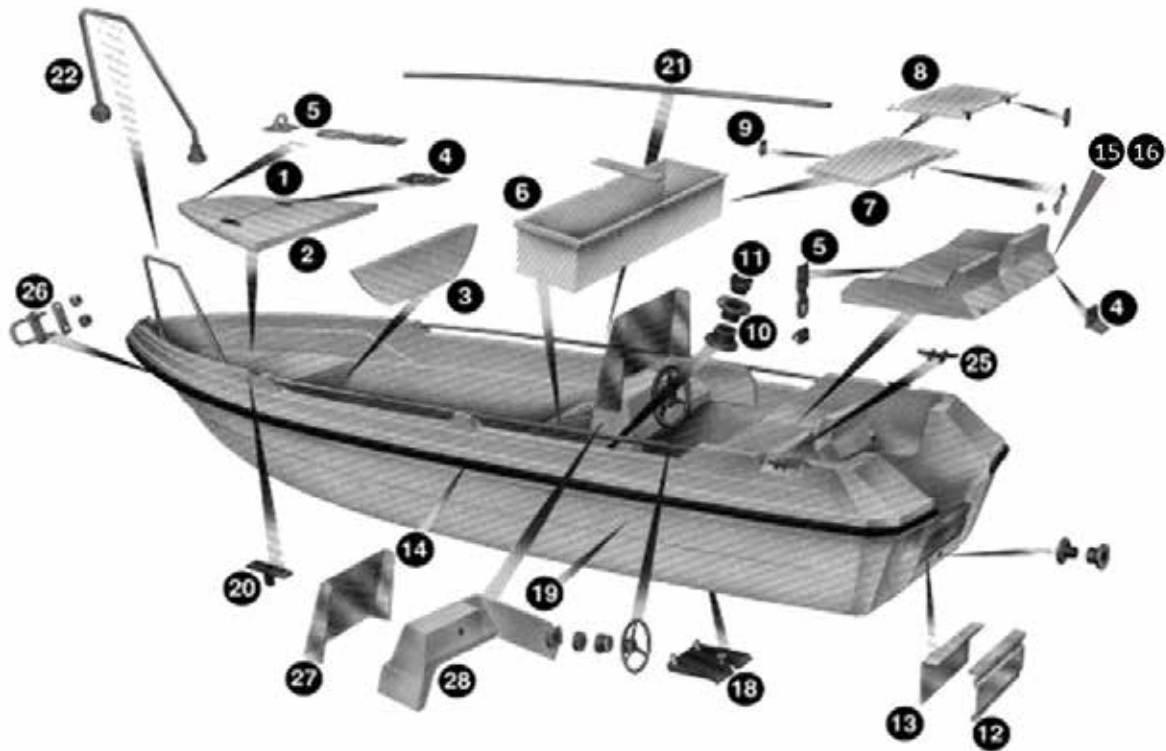

## ACCESSORIES

741557-TER CANOPY (T-415 R / NOVA) \*\*\*

\*\*\* PRICE AND AVAILABILITY ASK SEPARATELY

\*\* DISCONTINUED PRODUCTION