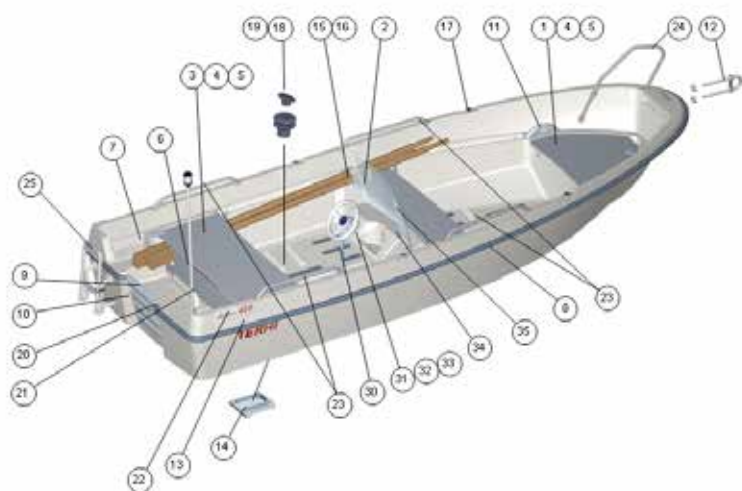

01-04	700400-TER	SEAT SET 400
01	7004001-TER	FRONT SEAT 400 GREY
02	7004002-TER	MIDDLE SEAT 400 GREY
03	7004003-TER	REAR SEAT 400 GREY
04	7004004-TER	PLYWOOD UNDER REAR SEAT TERHI 400
05	74153-TER	HINGE 50 MM
06	700350-TER	LATCH 64 MM, POLISHED
06	70035-TER	LATCH 64MM
07	74021-TER	PLATE OF ENGINE WELL SIDE BOX
08	74046-TER	FENDER LIST P1273 256
09	70006-TER	INNER TRANSOM PLATE, ALUMINIUM 385/400/440/SUNNY/SF
10	700072-TER	OUTER TRANSOM PLATE, ALUM. (TERHI 400)
11	74052-TER	HANDLE TERHI
13	740010-TER	DECALSET 400 WHITE -2015
13	740011-TER	DECALSET 400 VERDE -2015
13	770010-TER	DECALSET 400 WHITE 2016
13	770011-TER	DECALSET 400 VERDE 2016
13	7400101-TER	SIDE DECAL TERHI 400
13	7400111-TER	SIDE DECAL TERHI 400 VERDE
13	7700101-TER	DECALSET 400 ORANGE 2021 -
13	7700111-TER	DECALSET 400 VERDE 2021 -
13	77000110-TER	TERHI STICKER ORANGE 2021-
13	77000111-TER	TERHI STICKER WHITE 2021-
14	700347-TER	BOTTOM SIFTER, PLASTIC
15	70011-TER	OARS 8.5' 255 UNDRILLED (PAIR)
16	700481-TER	ROWLOCK (PAIR)
17	7001812-TER	ROWLOCK SOCKET, ALUMINIUM
17	700181-TER	ROWLOCK SOCKET, ALUMINIUM
18	700340-TER	PLUG WITH THREADS
19	700341-TER	DRAINING TUBE 28 MM
20	723509-TER	STERN HOOK 58/52 MM
20	723551-TER	NUT PROTECTION CAP M8 GREY
21	700352-TER	NEEDLE PIN RST 3MM
22	70050-TER	ANTISLIDING TAPE 40X290 MM
23	700501-TER	ANTISLIDING TAPE 40X145 MM
24	70025-TER	PLASTIC FITTING
25	70024-TER	RUBBER STRAP 8X800
26	744021-TER	SELF STICKING BUMPER/PROTECTIVE FEET BLACK SJ 5012
	70000-TER	TERHI-BAILER
	7001821-TER	PLASTIC INSERT TO ROWLOCK SOCKET, SHORT
	70022-TER	TERHI-OWNER'S MANUAL
	74022-TER	FORE PLATE UNDER REAR SEAT (400)