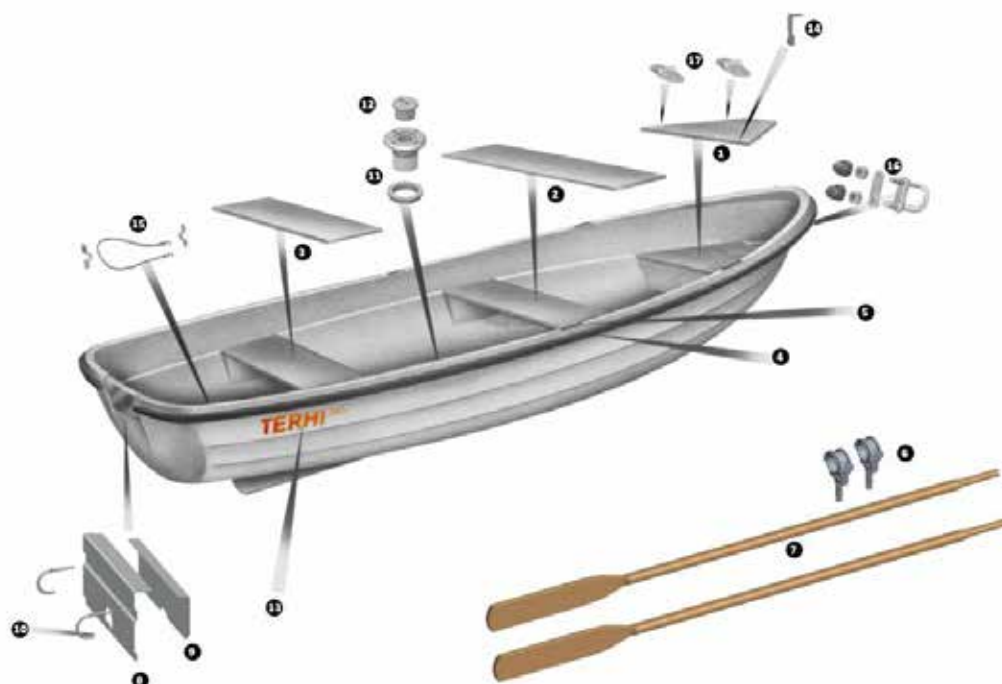

75131-TER  
SOLAR KIT TO 385

700600-TER  
ROD HOLDER, POLISHED  
(RAILING PAIR REQUIRED)

7385130-TER  
HARBOR COVER 385

745149-TER  
BATTERY BOX LOW  
19X27X20CM

7407110-TER  
RAILING PAIR, POLISHED  
385/400 (2016-)/440