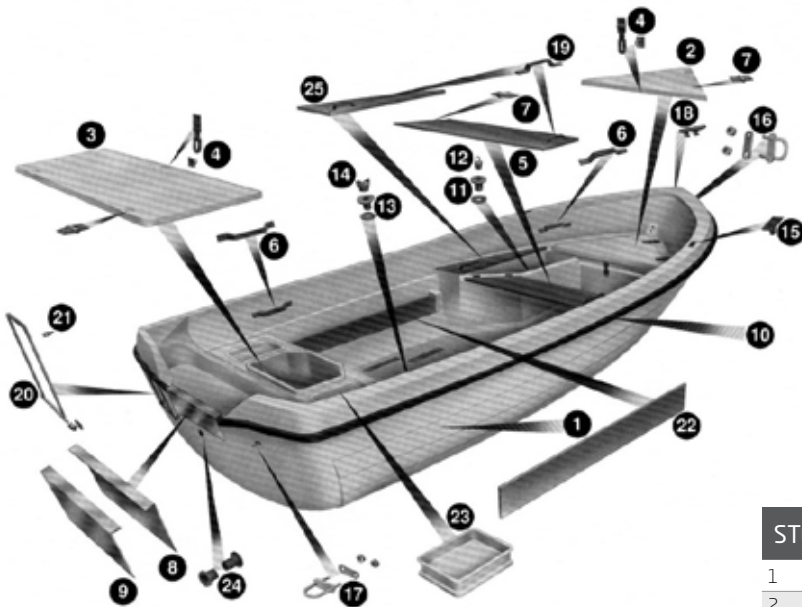

*** PRICE AND AVAILABILITY ASK SEPARATELY

ACCESSORIES

54553-TER	2-PART CANOPY NORDIC 2008 ->
54552-TER	BOW CANOPY NORDIC 2008 ->
54570-TER	STERN CANOPY NORDIC C 2005 ->
54551-TER	STORAGE COVER NORDIC C 2008 ->
74561-TER	STEERING CONSOLE NORDIC 2005- EXCL.WINDSCREEN
74595-TER	WINDSCREEN NORDIC/VARIO 2005- ***
745200-TER	WINDSCREEN RAIL GREY NORDIC C/VARIO 2005 -
74555-TER	BOWRAIL NORDIC (SHARK FIN) GREY
74522-TER	NORDIC RAILINGS, COMPLETE 2008-2015 GREY
74565-TER	BOW RAIL, LEFT NORDIC GREY 2008-2015
74566-TER	BOW RAIL, RIGHT NORDIC GREY 2008 - 2015
74558-TER	STERN RAIL, LEFT NORDIC GREY 2005 - 2015
74559-TER	STERN RAIL, RIGHT NORDIC GREY 2005 - 2015
74571-TER	CUSHIONS NORDIC 2004 -
7440081-TER	OARS 9' 270 UNDRILLED PAIR
700481-TER	ROWLOCK (PAIR)
74573-TER	SUNBED WITH CUSHION NORDIC (CUSHION SET REQUIRED)
70062-TER	TRANSOM TRANSDUCER HOLDER
703571-TER	ALL-ROUND POLE LIGHT (750 MM)
703570-TER	ALL-ROUND POLE LIGHT 1135 MM
703575-TER	BOW LIGHT, RED/GREEN 135MM
70061-TER	FISHING ARCH, GREY TERHI RAL7031
70060-TER	ROD HOLDER, GREY TERHI RAL7031
54550-TER	STORAGE COVER 05-07 (NORDIC C)

*** PRICE AND AVAILABILITY ASK SEPARATELY

STEERING CONSOLE

1	14561-TER	CONSOLE, PE-PART (NORDIC 2005)
2	74514-TER	BATTERY BOX 19X27X20CM 68548
3	70004-TER	LOCK F286 SPANNERLOCK 61888
4	74595-TER	WINDSCREEN NORDIC/VARIO 2005- ***
5	745200-TER	WINDSCREEN RAIL GREY NORDIC C/VARIO 2005 -
6	74100-TER	HINGE CONSOLE CASING GREY
7	74509-TER	LID (NORDIC/450/VARIO/OPEN)
8	735060-TER	STEERING WHEEL V60, ANTIQUA
9	701071-TER	STEERING DRUM T-71.FC (05-) 68547
9	701362-TER	STEERING CABLE 12' M-66
10	745035-TER	SWITCH PANEL (4110, MORE FUN)
11	70003-TER	LOCK B965 MINI HANDLE 61887
12	747547-TER	RUBBER MUFF S GREY
13	745533-TER	SPACER FOR WINDSCREEN, GREY
74561-TER	STEERING CONSOLE NORDIC 2005- EXCL.WINDSCREEN	
74628-TER	MOUNTING PLATE FOR REMOTE CONTROL, ALUMINIUM	

*** PRICE AND AVAILABILITY ASK SEPARATELY