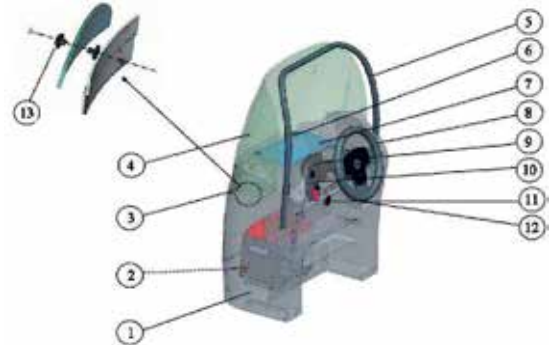

*** PRICE AND AVAILABILITY ASK SEPARATELY

ACCESSORIES

54553-TER	2-PART CANOPY NORDIC 2008 ->
54552-TER	BOW CANOPY NORDIC 2008 ->
54570-TER	STERN CANOPY NORDIC C 2005 ->
54551-TER	STORAGE COVER NORDIC C 2008 ->
74561-TER	STEERING CONSOLE NORDIC 2005- EXCL.WINDSCREEN
74595-TER	WINDSCREEN NORDIC/VARIO 2005- ***
745200-TER	WINDSCREEN RAIL GREY NORDIC C/VARIO 2005 -
74555-TER	BOWRAIL NORDIC (SHARK FIN) GREY
74522-TER	NORDIC RAILINGS, COMPLETE 2008-2015 GREY
74565-TER	BOW RAIL, LEFT NORDIC GREY 2008-2015
74566-TER	BOW RAIL, RIGHT NORDIC GREY 2008 - 2015
74558-TER	STERN RAIL, LEFT NORDIC GREY 2005 - 2015
74559-TER	STERN RAIL, RIGHT NORDIC GREY 2005 - 2015
74571-TER	CUSHIONS NORDIC 2004 -
7440081-TER	OARS 9' 270 UNDRILLED PAIR
700481-TER	ROWLOCK (PAIR)
74573-TER	SUNBED WITH CUSHION NORDIC (CUSHION SET REQUIRED)
70062-TER	TRANSOM TRANSDUCER HOLDER
703571-TER	ALL-ROUND POLE LIGHT (750 MM)
703570-TER	ALL-ROUND POLE LIGHT 1135 MM
703575-TER	BOW LIGHT, RED/GREEN 135MM
70061-TER	FISHING ARCH, GREY TERHI RAL7031
70060-TER	ROD HOLDER, GREY TERHI RAL7031
54550-TER	STORAGE COVER 05-07 (NORDIC C)

*** PRICE AND AVAILABILITY ASK SEPARATELY

STEERING CONSOLE

1	14561-TER	CONSOLE, PE-PART (NORDIC 2005)
2	74514-TER	BATTERY BOX 19X27X20CM 68548
3	70004-TER	LOCK F286 SPANNERLOCK 61888
4	74595-TER	WINDSCREEN NORDIC/VARIO 2005- ***
5	745200-TER	WINDSCREEN RAIL GREY NORDIC C/VARIO 2005 -
6	74100-TER	HINGE CONSOLE CASING GREY
7	74509-TER	LID (NORDIC/450/VARIO/OPEN)
8	735060-TER	STEERING WHEEL V60, ANTIQUA
9	701071-TER	STEERING DRUM T-71.FC (05-) 68547
9	701362-TER	STEERING CABLE 12' M-66
10	745035-TER	SWITCH PANEL (4110, MORE FUN)
11	70003-TER	LOCK B965 MINI HANDLE 61887
12	747547-TER	RUBBER MUFF S GREY
13	745533-TER	SPACER FOR WINDSCREEN, GREY
74561-TER	STEERING CONSOLE NORDIC 2005- EXCL.WINDSCREEN	
74628-TER	MOUNTING PLATE FOR REMOTE CONTROL, ALUMINIUM	

*** PRICE AND AVAILABILITY ASK SEPARATELY