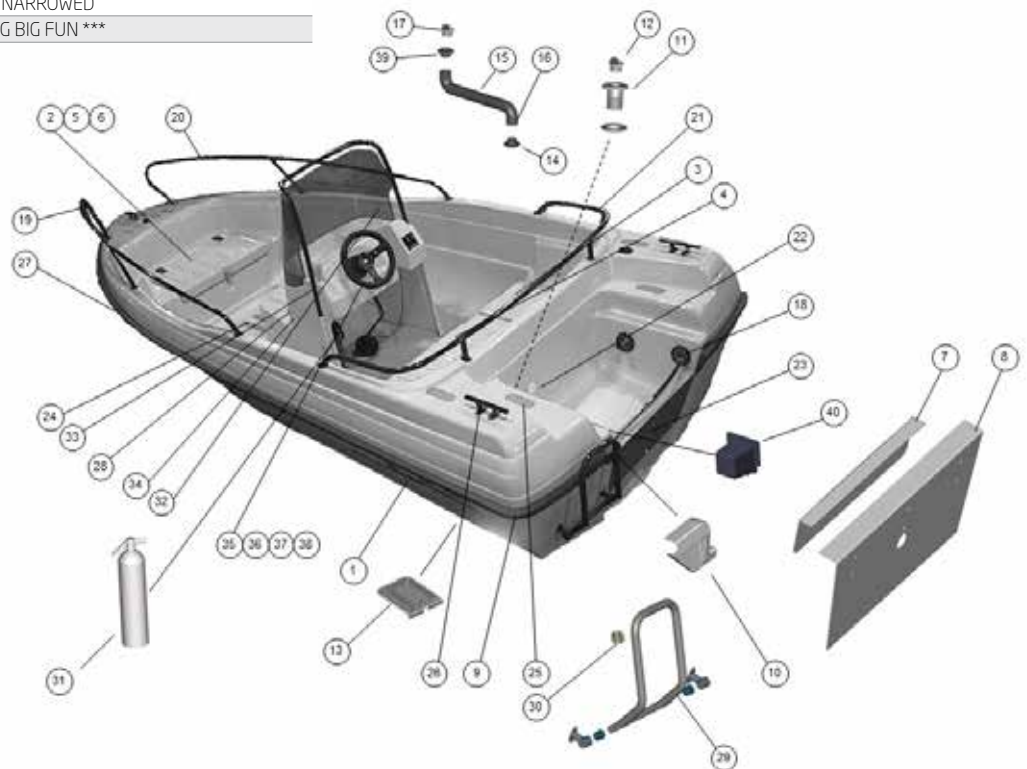

*** PRICE AND AVAILABILITY ASK SEPARATELY

ACCESSORIES

7475850-TER	STERN CANOPY WITH STORAGE BAG (BIG FUN C) ***
74750-TER	CUSHION SET (BIG FUN C) ***
54750-TER	STORAGE COVER (BIG FUN) ***
70062-TER	TRANSOM TRANSDUCER HOLDER
703571-TER	ALL-ROUND POLE LIGHT (750 MM)
703575-TER	BOW LIGHT, RED/GREEN 135MM

*** PRICE AND AVAILABILITY ASK SEPARATELY