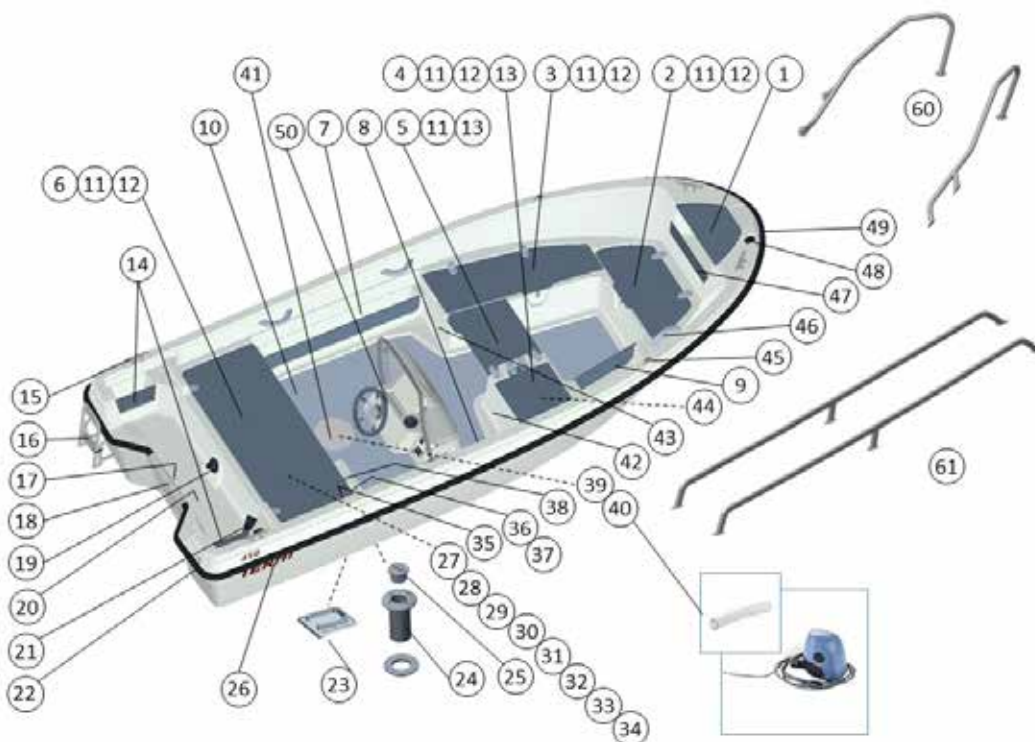

SPARE PARTS

26	770021-TER	DECALSET 450
26	77000110-TER	TERHI STICKER ORANGE 2021-
27	744592-TER	MAIN SWITCH AND BATTERY BOX (445 C/450 C)
28	744593-TER	HULL HARNESS (445/450)
29	75150-TER	AUTOMATIC FUSE 10 A
30	75152-TER	AUTOMATIC FUSE 15 A
31	700343-TER	FLANGE FOR DRAINAGE SVART
32	70025-TER	PLASTIC FITTING
33	70024-TER	RUBBER STRAP 8X800
34	70000-TER	TERHI-BAILER
35	700344-TER	THROTTLE CABLE SHIELD
36	7415715-TER	DRAINING 22/90 MM
37	741572-TER	PLUG (BRASS) 22 MM
38	7415714-TER	DRAINING TUBE 22/75 MM
39	744595-TER	BILGE PUMP, ELECTRIC 445/450
41	74460-TER	PLASTIC DECK HATCH 445/450
42	7455404-TER	DRAINING TUBE 12/95 MM
43	7455405-TER	DRAINING TUBE 12/67 MM
44	744613-TER	BUCKER 10 L DARK GREY 445/450
45	700181-TER	ROWLOCK SOCKET, ALUMINIUM
45	700182-TER	PLASTIC INSERT TO ROWLOCK SOCKET
46	74052-TER	HANDLE TERHI
47	74023-TER	FRONT PLATE OF BOW BOX 445/450
48	703573-TER	PLUG-IN MASTBASE, BLACK
49	7455091-TER	FENDER LIST 10,0M P12218 256 BLACK
50	744562-TER	CONSOLE COMPLETE 445 YM.2016-/450
	70022-TER	TERHI-OWNER'S MANUAL
	744597-TER	BILGEPUMP EXTENDED CORD AND SWITCH 445/450
	747622-TER	MOUNTING PARTS FOR EXTINGUISHER HOLDER