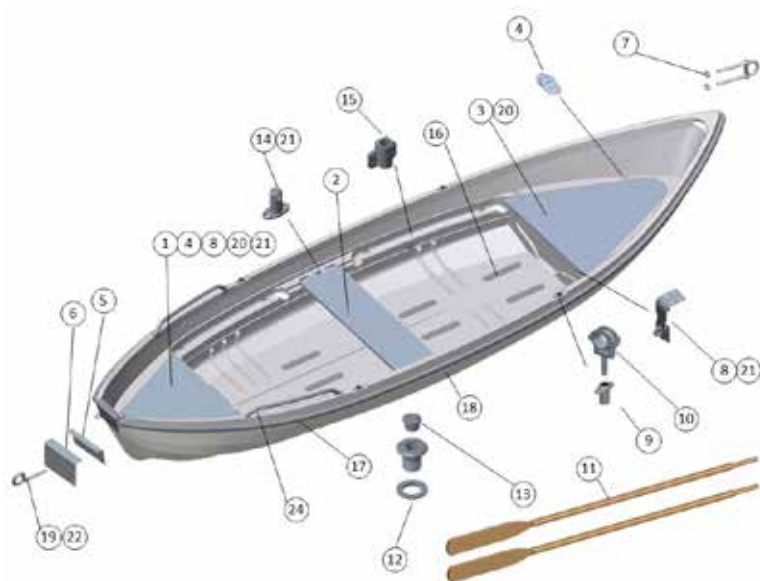

01-03	7005004-TER	SEAT SET SAIMAN GREY -2007
01-03	700500-TER	SEAT SET SAIMAN GREY 2008-
01	7005002-TER	REAR SEAT SAIMAN GREY
02	7005003-TER	MIDDLE SEAT SAIMAN GREY 2008-
02	7005005-TER	MIDDLE SEAT SAIMAN GREY - 2007
03	7005001-TER	FRONT SEAT SAIMAN GREY
04	74153-TER	HINGE 50 MM
05	750007-TER	INNER TRANSOM PLATE, ALUMINIUM (SAIMAN)
06	750008-TER	OUTER TRANSOM PLATE, ALUMINIUM (SAIMAN)
08	700350-TER	LATCH 64MM, POLISHED
08	70035-TER	LATCH 64MM
09	7001812-TER	ROWLOCK SOCKET, ALUMINIUM
09	700181-TER	ROWLOCK SOCKET, ALUMINIUM
10	700481-TER	ROWLOCK (PAIR)
11	70011-TER	OARS 8,5' 255 UNDRILLED (PAIR)
12	700345-TER	DRAINING TUBE 23 MM
13	700340-TER	PLUG WITH THREADS
14	70043-TER	LOCKING PIN TO MIDDLE SEAT (SAIMAN)
15	750060-TER	OAR HOLDER
16	70050-TER	ANTISLIDING TAPE 40X290 MM
17	7500091-TER	FENDER LIST L-9.0M P 1273 256
18	750023-TER	DECALSET SAIMAN VERDE/HUNTER -2015
18	750024-TER	DECALSET SAIMAN WHITE/SUNWIND -2015
18	750025-TER	DECALSET SAIMAN SOLE -2015
18	77007-TER	DECALSET SAIMAN VERDE 2016 - 2020
18	77008-TER	DECALSET SAIMAN WHITE 2016
18	77009-TER	DECALSET SAIMAN HUNTER 2016
18	77000110-TER	TERHI STICKER ORANGE 2021-
18	77000111-TER	TERHI STICKER WHITE 2021-
18	770081-TER	DECALSET SAIMAN WHITE 2021 -
18	770071-TER	DECALSET SAIMAN WHITE 2021 -
18	770091-TER	DECALSET SAIMAN HUNTER 2021 -
19	750059-TER	STERN EYE (SAIMAN)
20	744021-TER	SELF STICKING BUMPER/PROTECTIVE FEET BLACK SJ 5012
21	700352-TER	NEEDLE PIN RST 3MM
22	723551-TER	NUT PROTECTION CAP M8 GREY
	70000-TER	TERHI-BAILER
	70022-TER	TERHI-OWNER'S MANUAL
	70024-TER	RUBBER STRAP 8X800
	70025-TER	PLASTIC FITTING